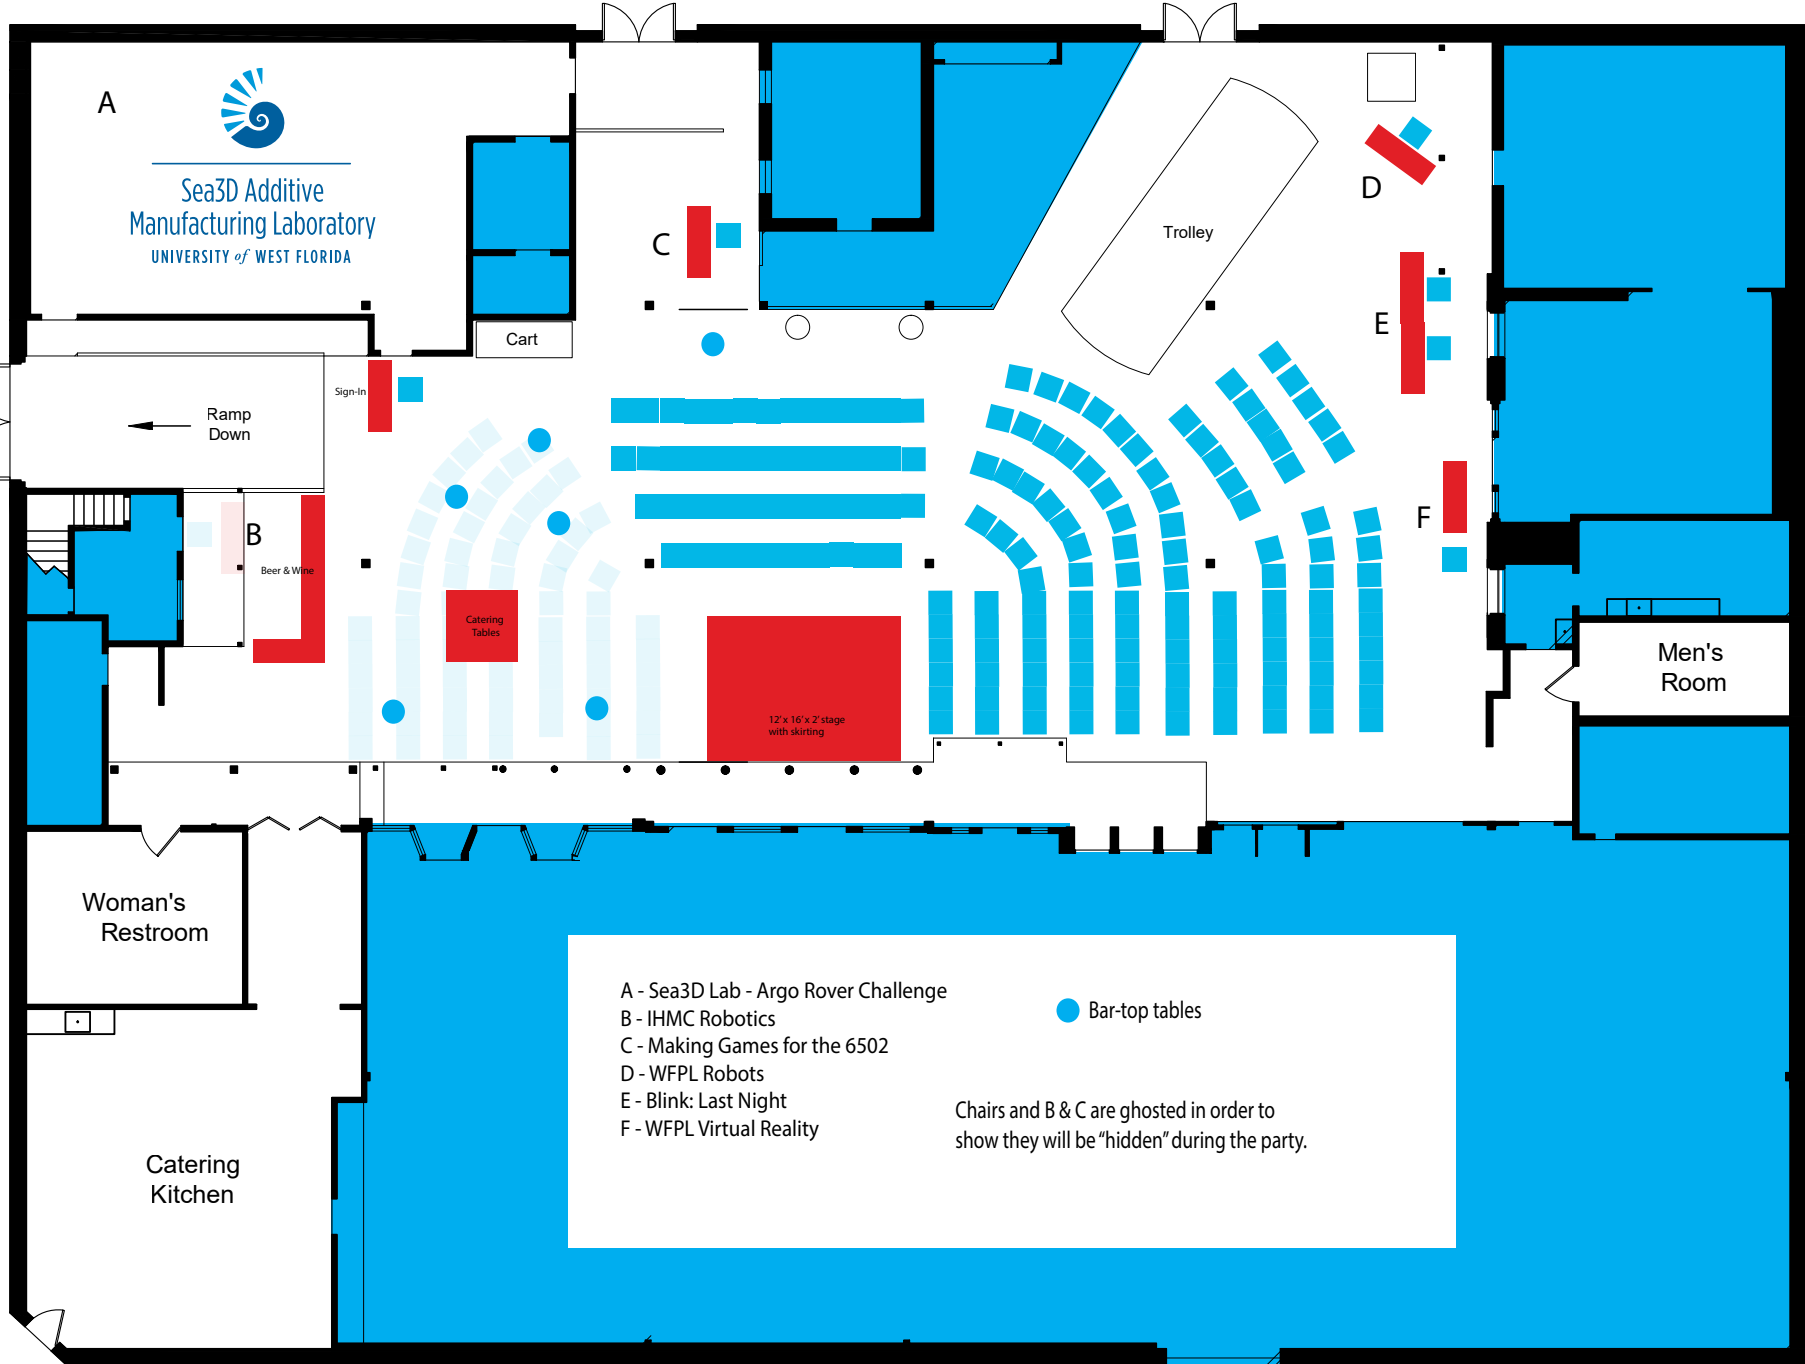

37'-8"

103'-7"

A - Sea3D Lab - Argo Rover Challenge
 B - IHMC Robotics
 C - Making Games for the 6502
 D - WFPL Robots
 E - Blink: Last Night
 F - WFPL Virtual Reality

● Bar-top tables

Chairs and B & C are ghosted in order to show they will be "hidden" during the party.

 Sea3D Additive
 Manufacturing Laboratory
 UNIVERSITY of WEST FLORIDA

Ramp Down

Cart

Trolley

Beer & Wine

Catering Tables

12 x 16' x 2' stage with skirting

Men's Room

Woman's Restroom

Catering Kitchen